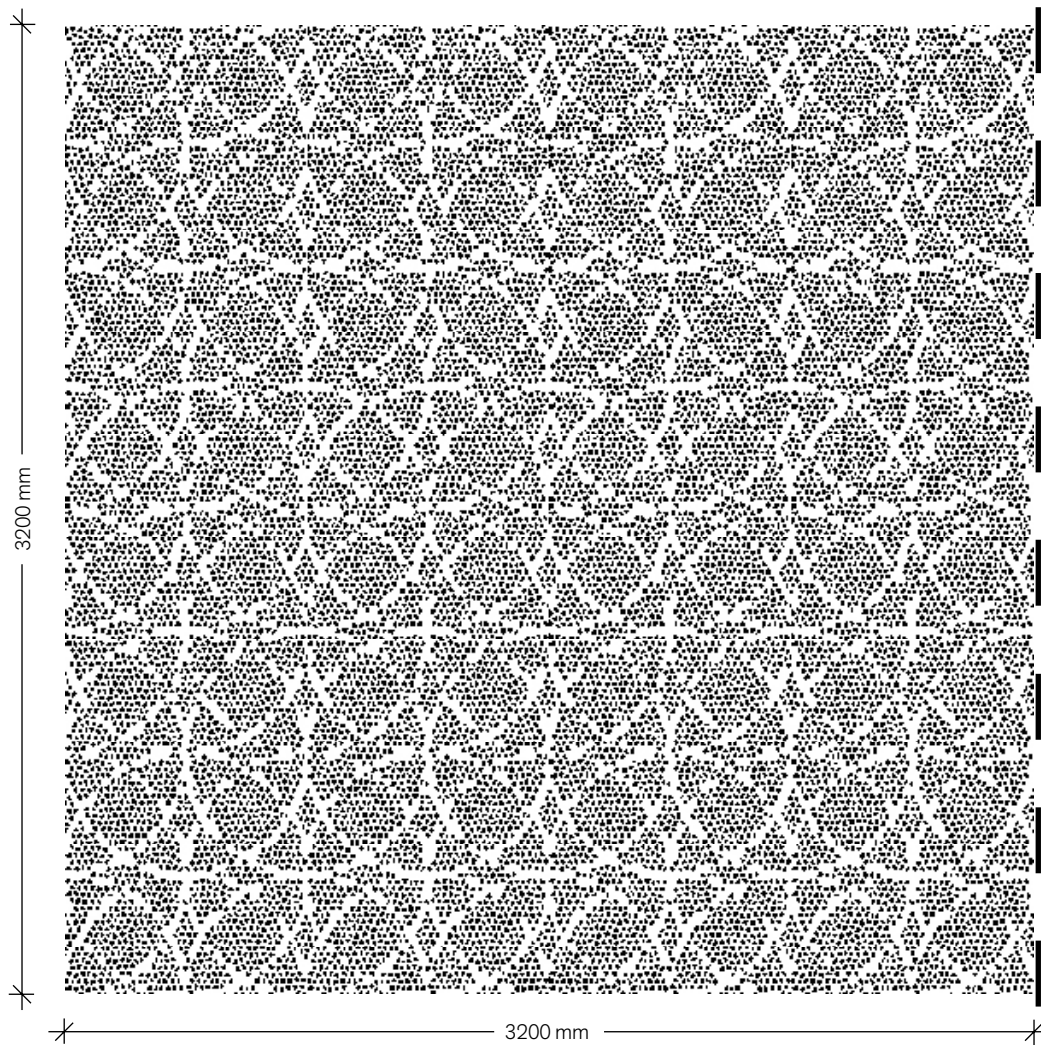

## Mosaic Circle

Pattern illustration 1:25

The pattern is printed continuously on the paper.

### Pattern print sizes

Variable

Height	3200mm	-
Width	Continuous	

### Pattern details

Basic mosaic size approx.	15 - 20mm
Basic circle diameter approx.	800mm

Pattern illustration 1:1